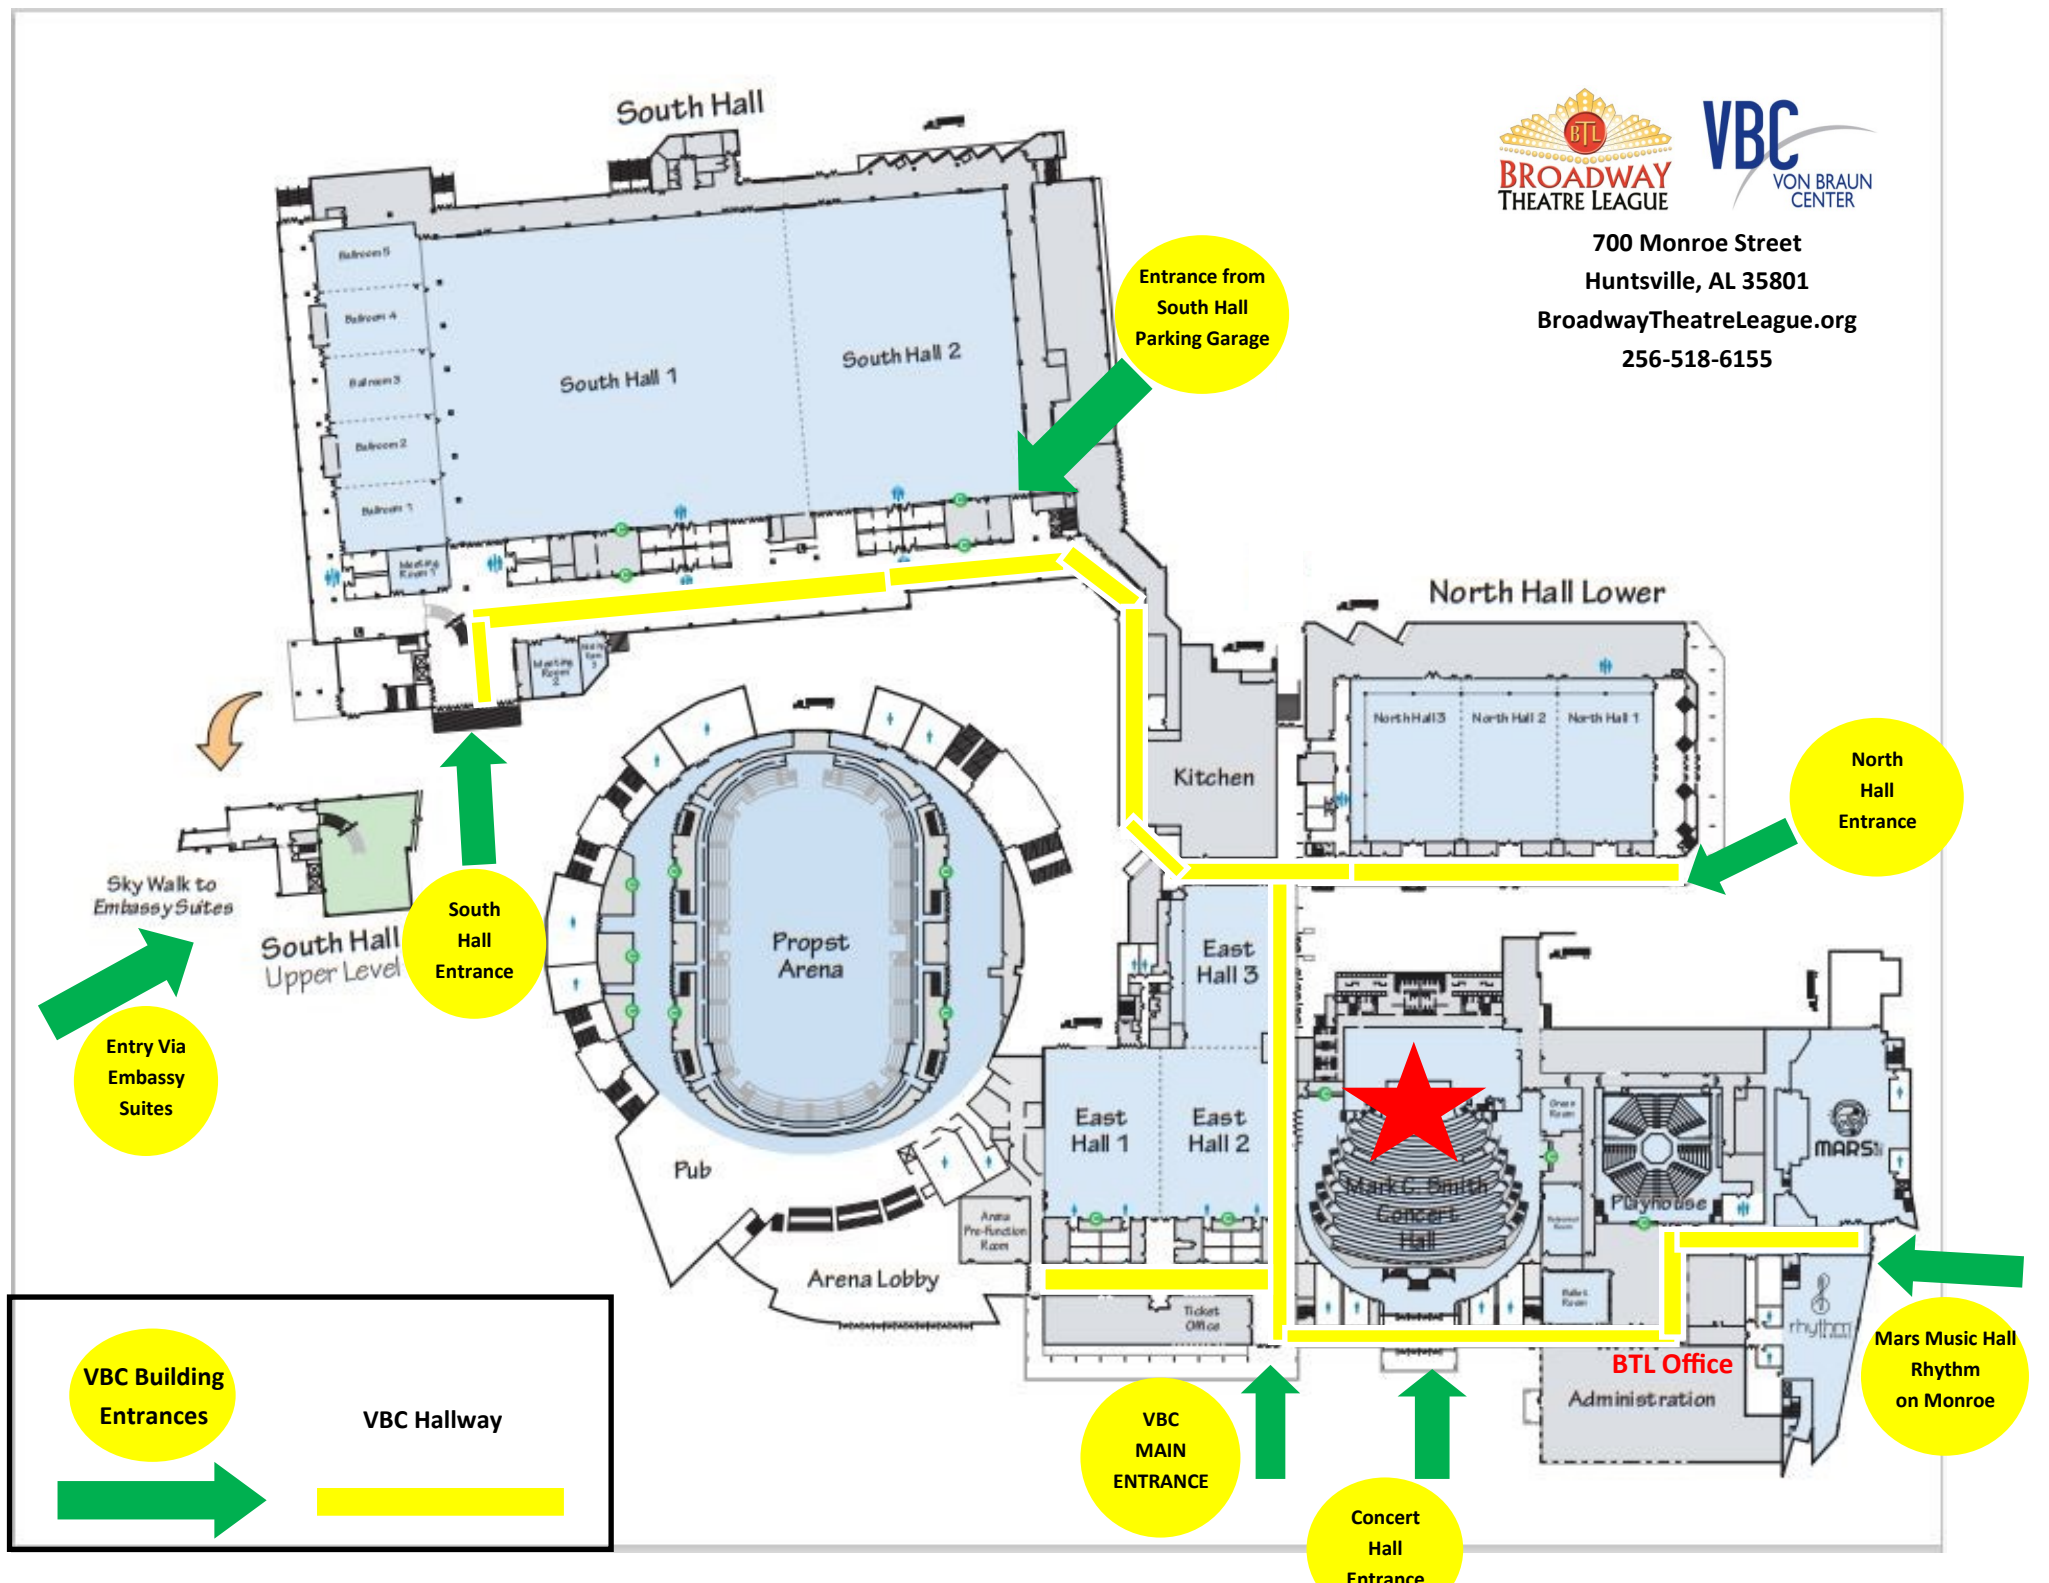

700 Monroe Street  
 Huntsville, AL 35801  
 BroadwayTheatreLeague.org  
 256-518-6155

Entrance from South Hall Parking Garage

North Hall Entrance

South Hall Entrance

Entry Via Embassy Suites

VBC Building Entrances

VBC Hallway

VBC MAIN ENTRANCE

Concert Hall Entrance

Mars Music Hall Rhythm on Monroe

Sky Walk to Embassy Suites

South Hall Upper Level

Arena Lobby

Kitchen

North Hall Lower

Mark C. Smith Concert Hall

BTL Office Administration

Playhouse

MARS

Balcony 5

Balcony 4

Balcony 3

East Hall 1

East Hall 2

Pub

Arena Pre-Function Room

Ticket Office

Orchestra Room

Rehearsal Room

Ball Room